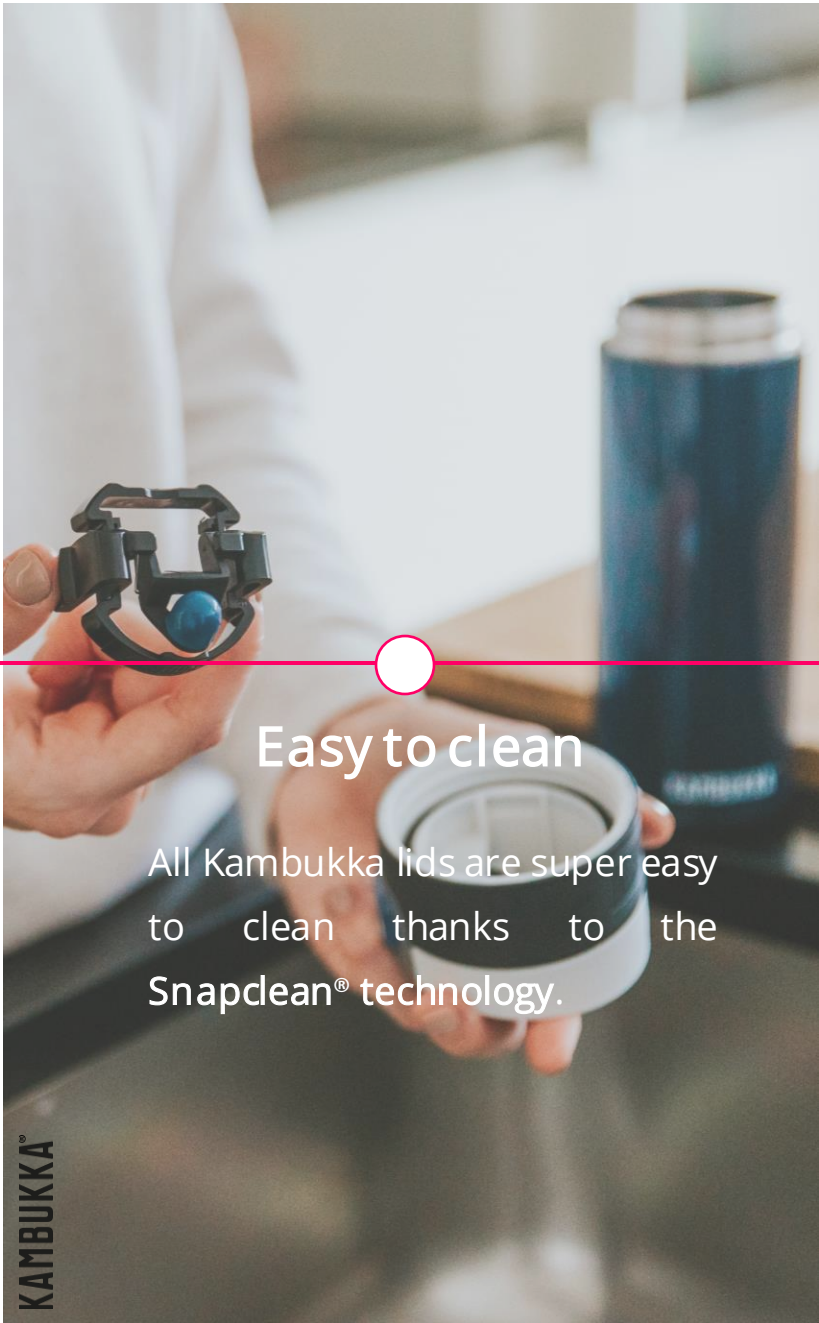

Kambukka is committed making a positive impact on society together with the community of B corp.

Certified

Corporation

WE'RE SPILLING THE €OFFEE BEANS

Easy to clean

All Kambukka lids are super easy to clean thanks to the Snapclean® technology.