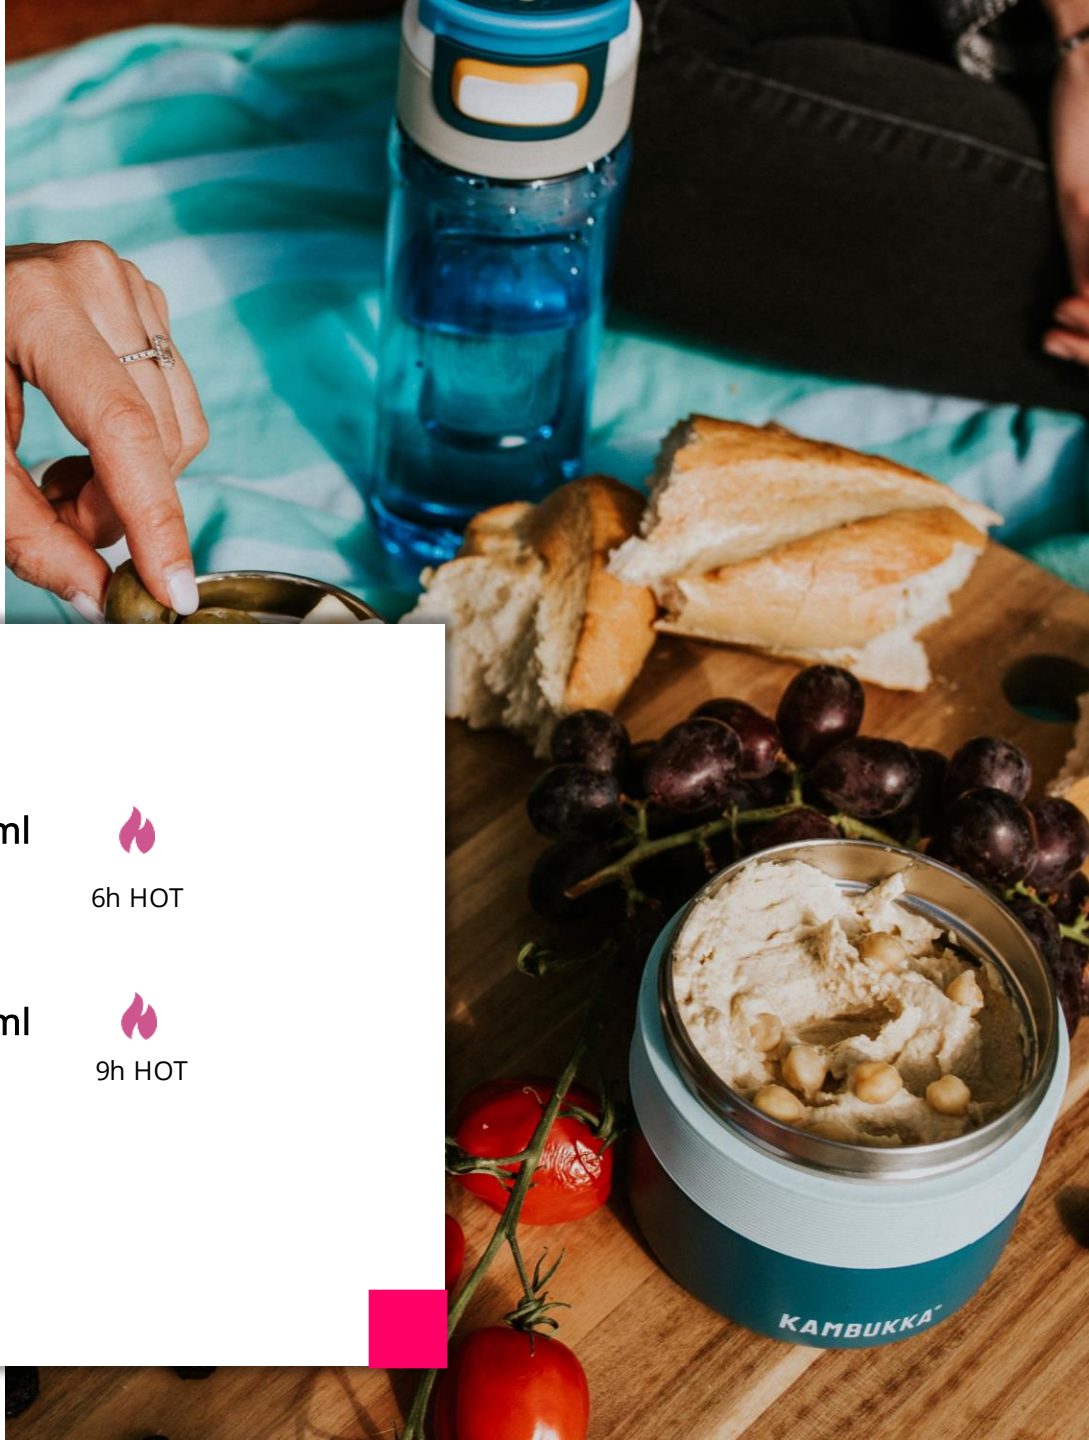

Bora

Air vent to let
steam off before
opening

400 ml

6h HOT

600 ml

9h HOT