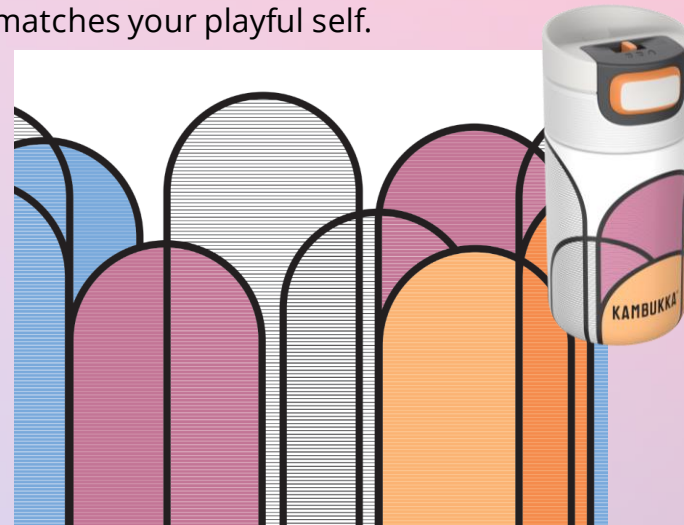

500 ml

10h HOT

20h COLD

Why keep your inner joy to yourself? Express your most enjoyable side with **House of Arches**. Seriousness is so overrated, keep it fun!

No straight lines, but playful arches combined with trending colours: this bottle perfectly matches your playful self.