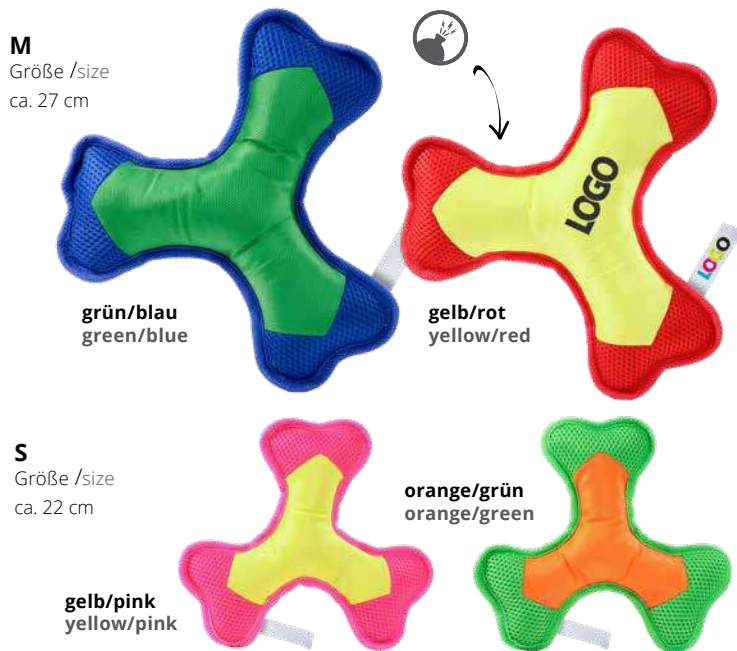

M170051
Hundespielzeug Flying Triple/
Dog toy Flying Triple