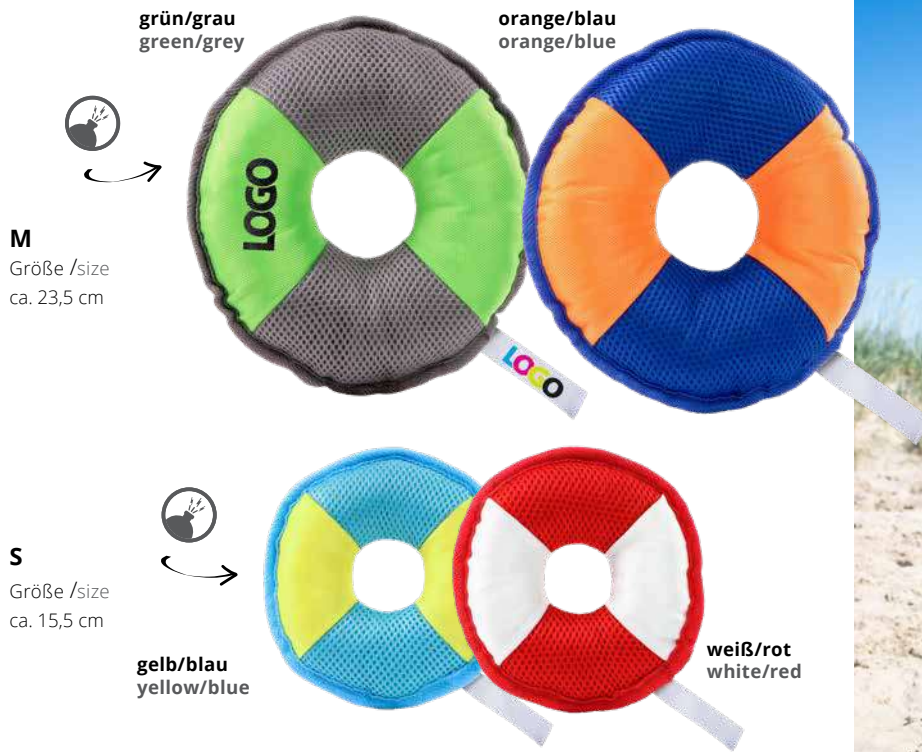

M170050
Hundespielzeug Flying Disc/
Dog toy Flying Disc